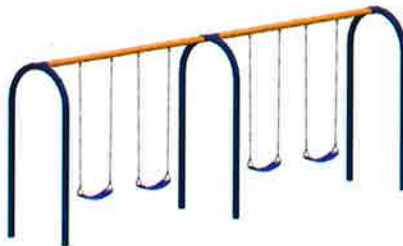

## ALTA GLIDE INCLUSIVE GLIDER

**SALE PRICE \$13,700**

LIST PRICE: \$14,100  
 MODEL#: 686J  
 FOR KIDS AGES: 2 TO 12  
 PROTECTIVE AREA: 25' X 22'  
 SHIPPING WEIGHT: 2,500 LBS  
 PLAY AREA CAPACITY: 10  
 \*REQUIRED ACCESS TO 12" ENTRY VIA 12' RAMP  
 SOLD SEPARATELY (NOT SHOWN)

### A. Ten Spin

**SALE PRICE \$2,480**

LIST PRICE: \$2,810  
 MODEL#: 304J  
 FOR KIDS AGES: 2 TO 12  
 PROTECTIVE AREA: 20' X 20'  
 SHIPPING WEIGHT: 1,000 LBS  
 PLAY AREA CAPACITY: 10

**B.**

### B. Freestanding Mogul Slide

**SALE PRICE \$5,500**

LIST PRICE: \$7,748  
 MODEL#: 714-193J  
 FOR KIDS AGES: 5 TO 12  
 PROTECTIVE AREA: 27' X 38'  
 SHIPPING WEIGHT: 1,050 LBS

**C.**

### C. 2- Bay Arch Swing w/4 Belt Seats

**SALE PRICE \$1,750**

LIST PRICE: \$2,027  
 MODEL#: 718-852-4SJ  
 FOR KIDS AGES: 2 TO 12  
 PROTECTIVE AREA: 32' X 36'  
 SHIPPING WEIGHT: 360 LBS  
 PLAY AREA CAPACITY: 4